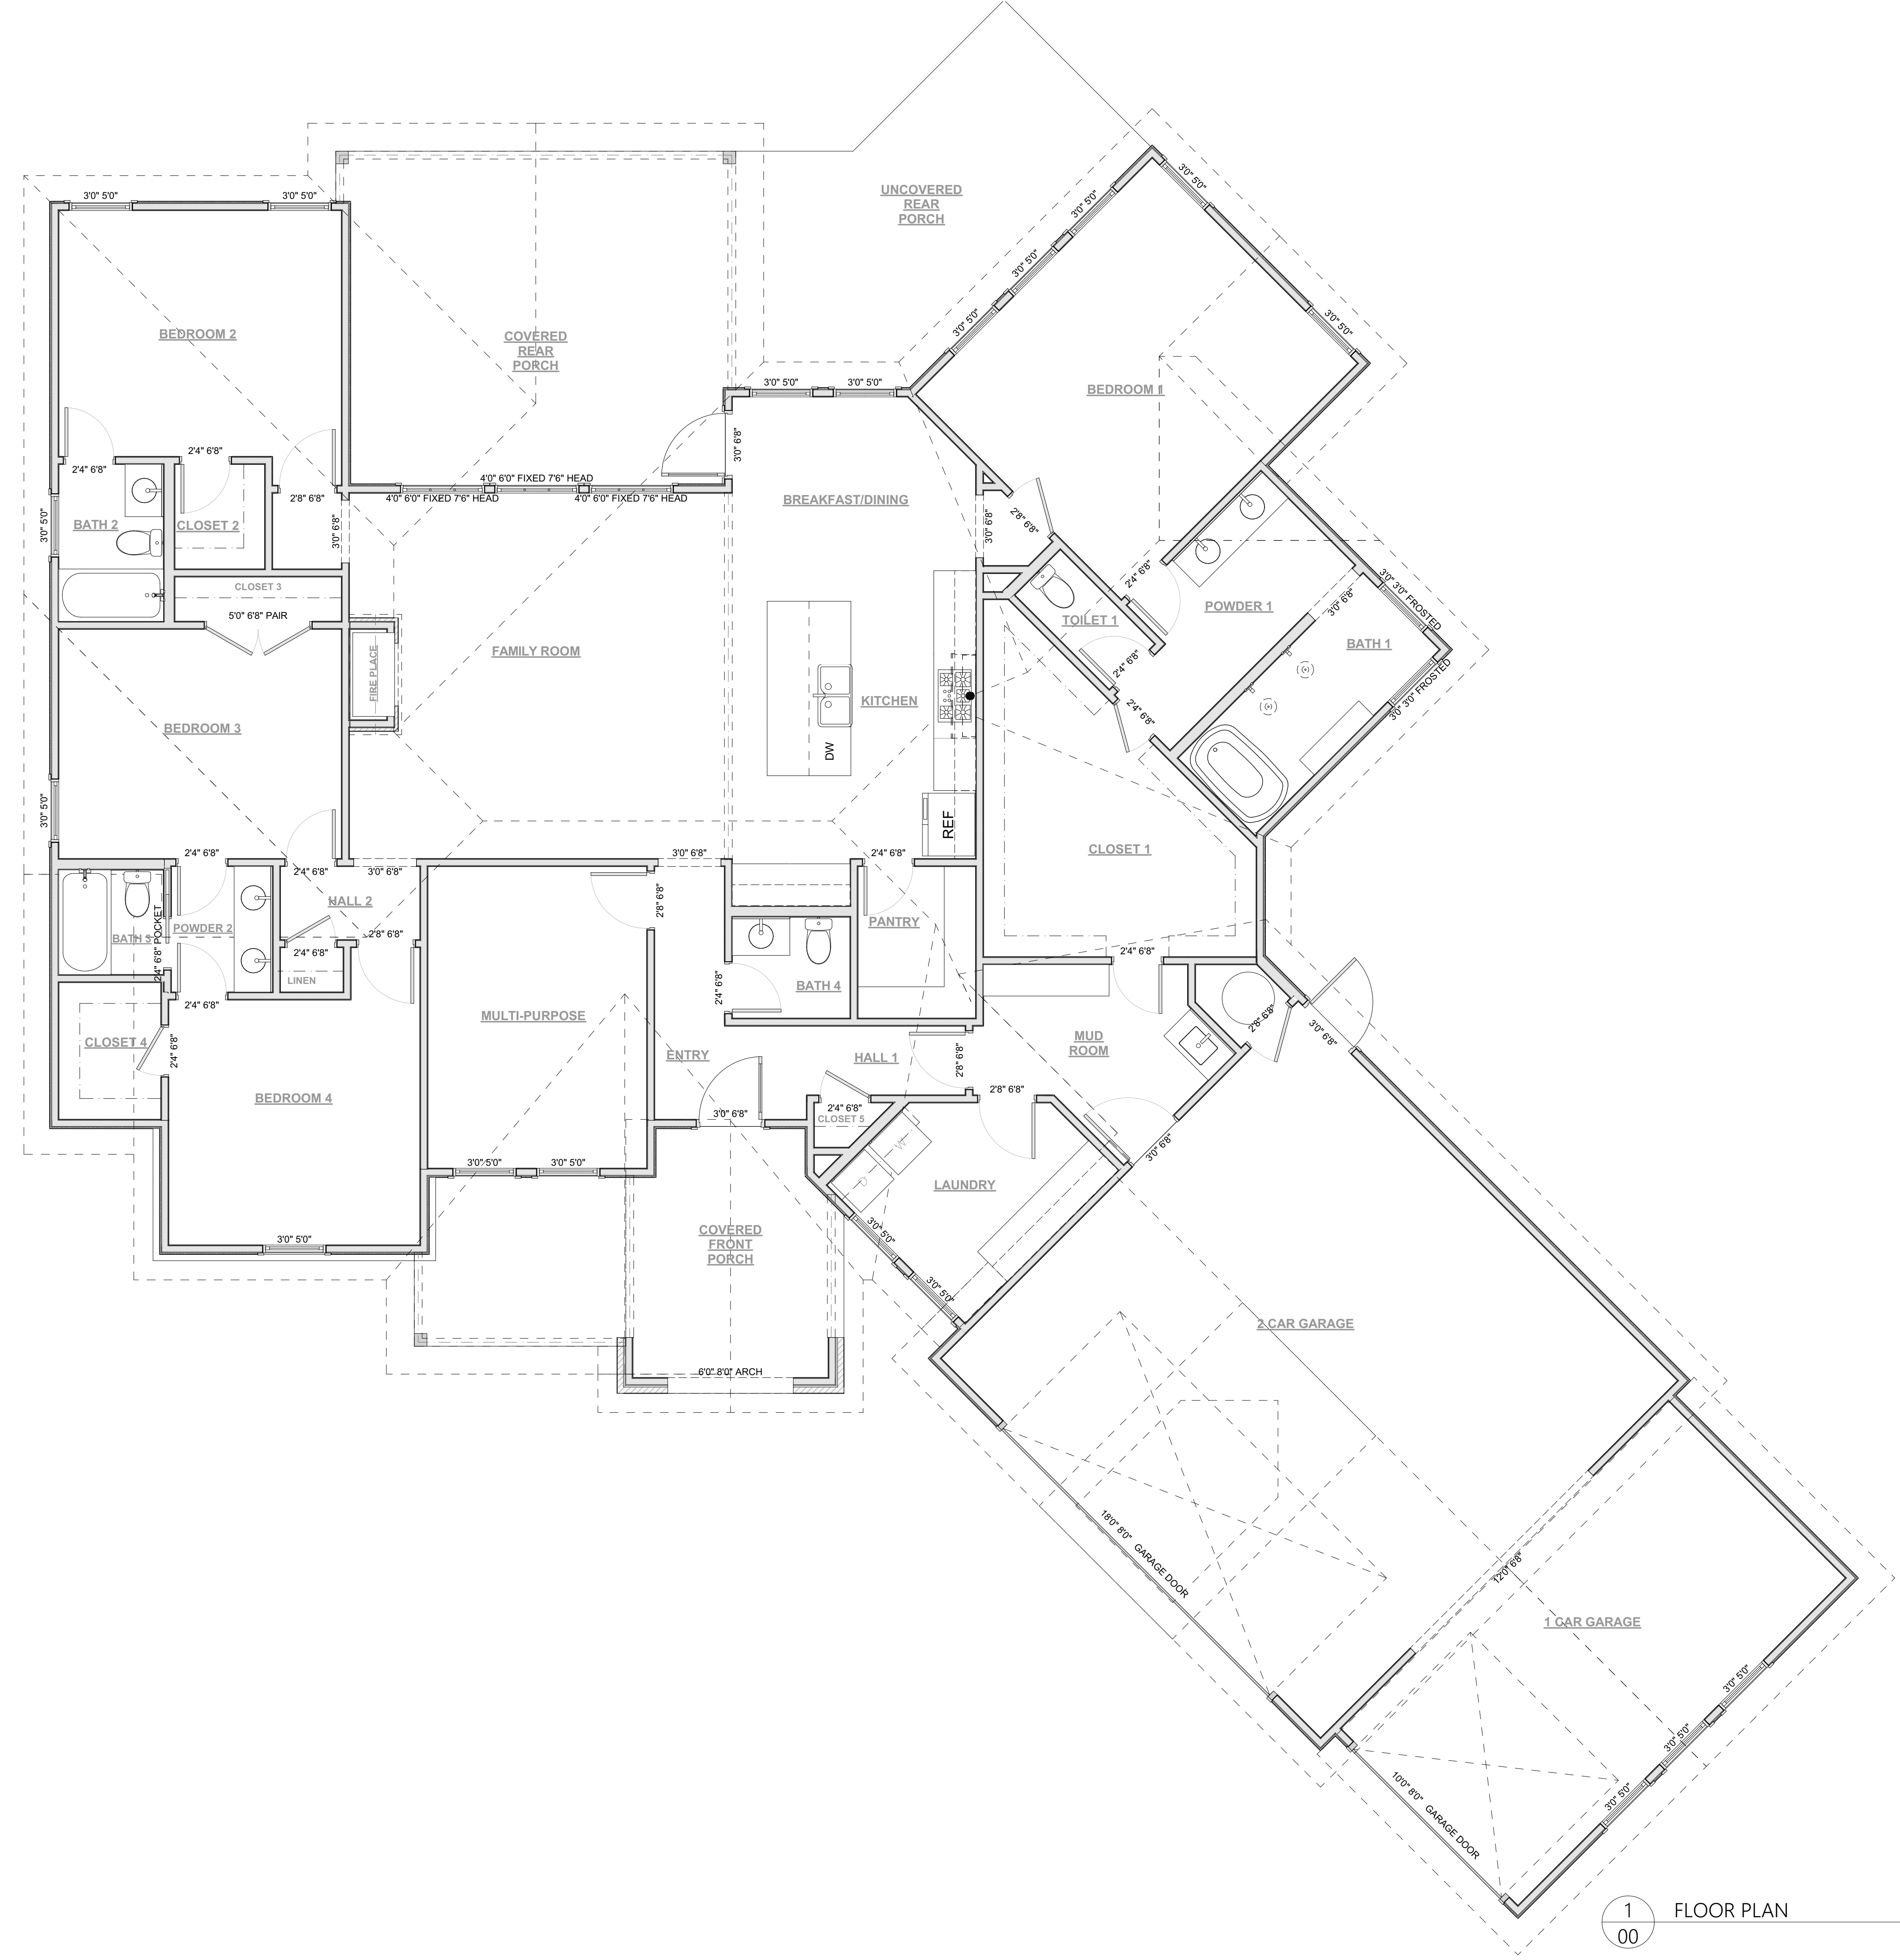

BETHEL ELM

Development:

Building Scheme: 4 bedrooms - 3.5 bathrooms

1 FLOOR PLAN
00