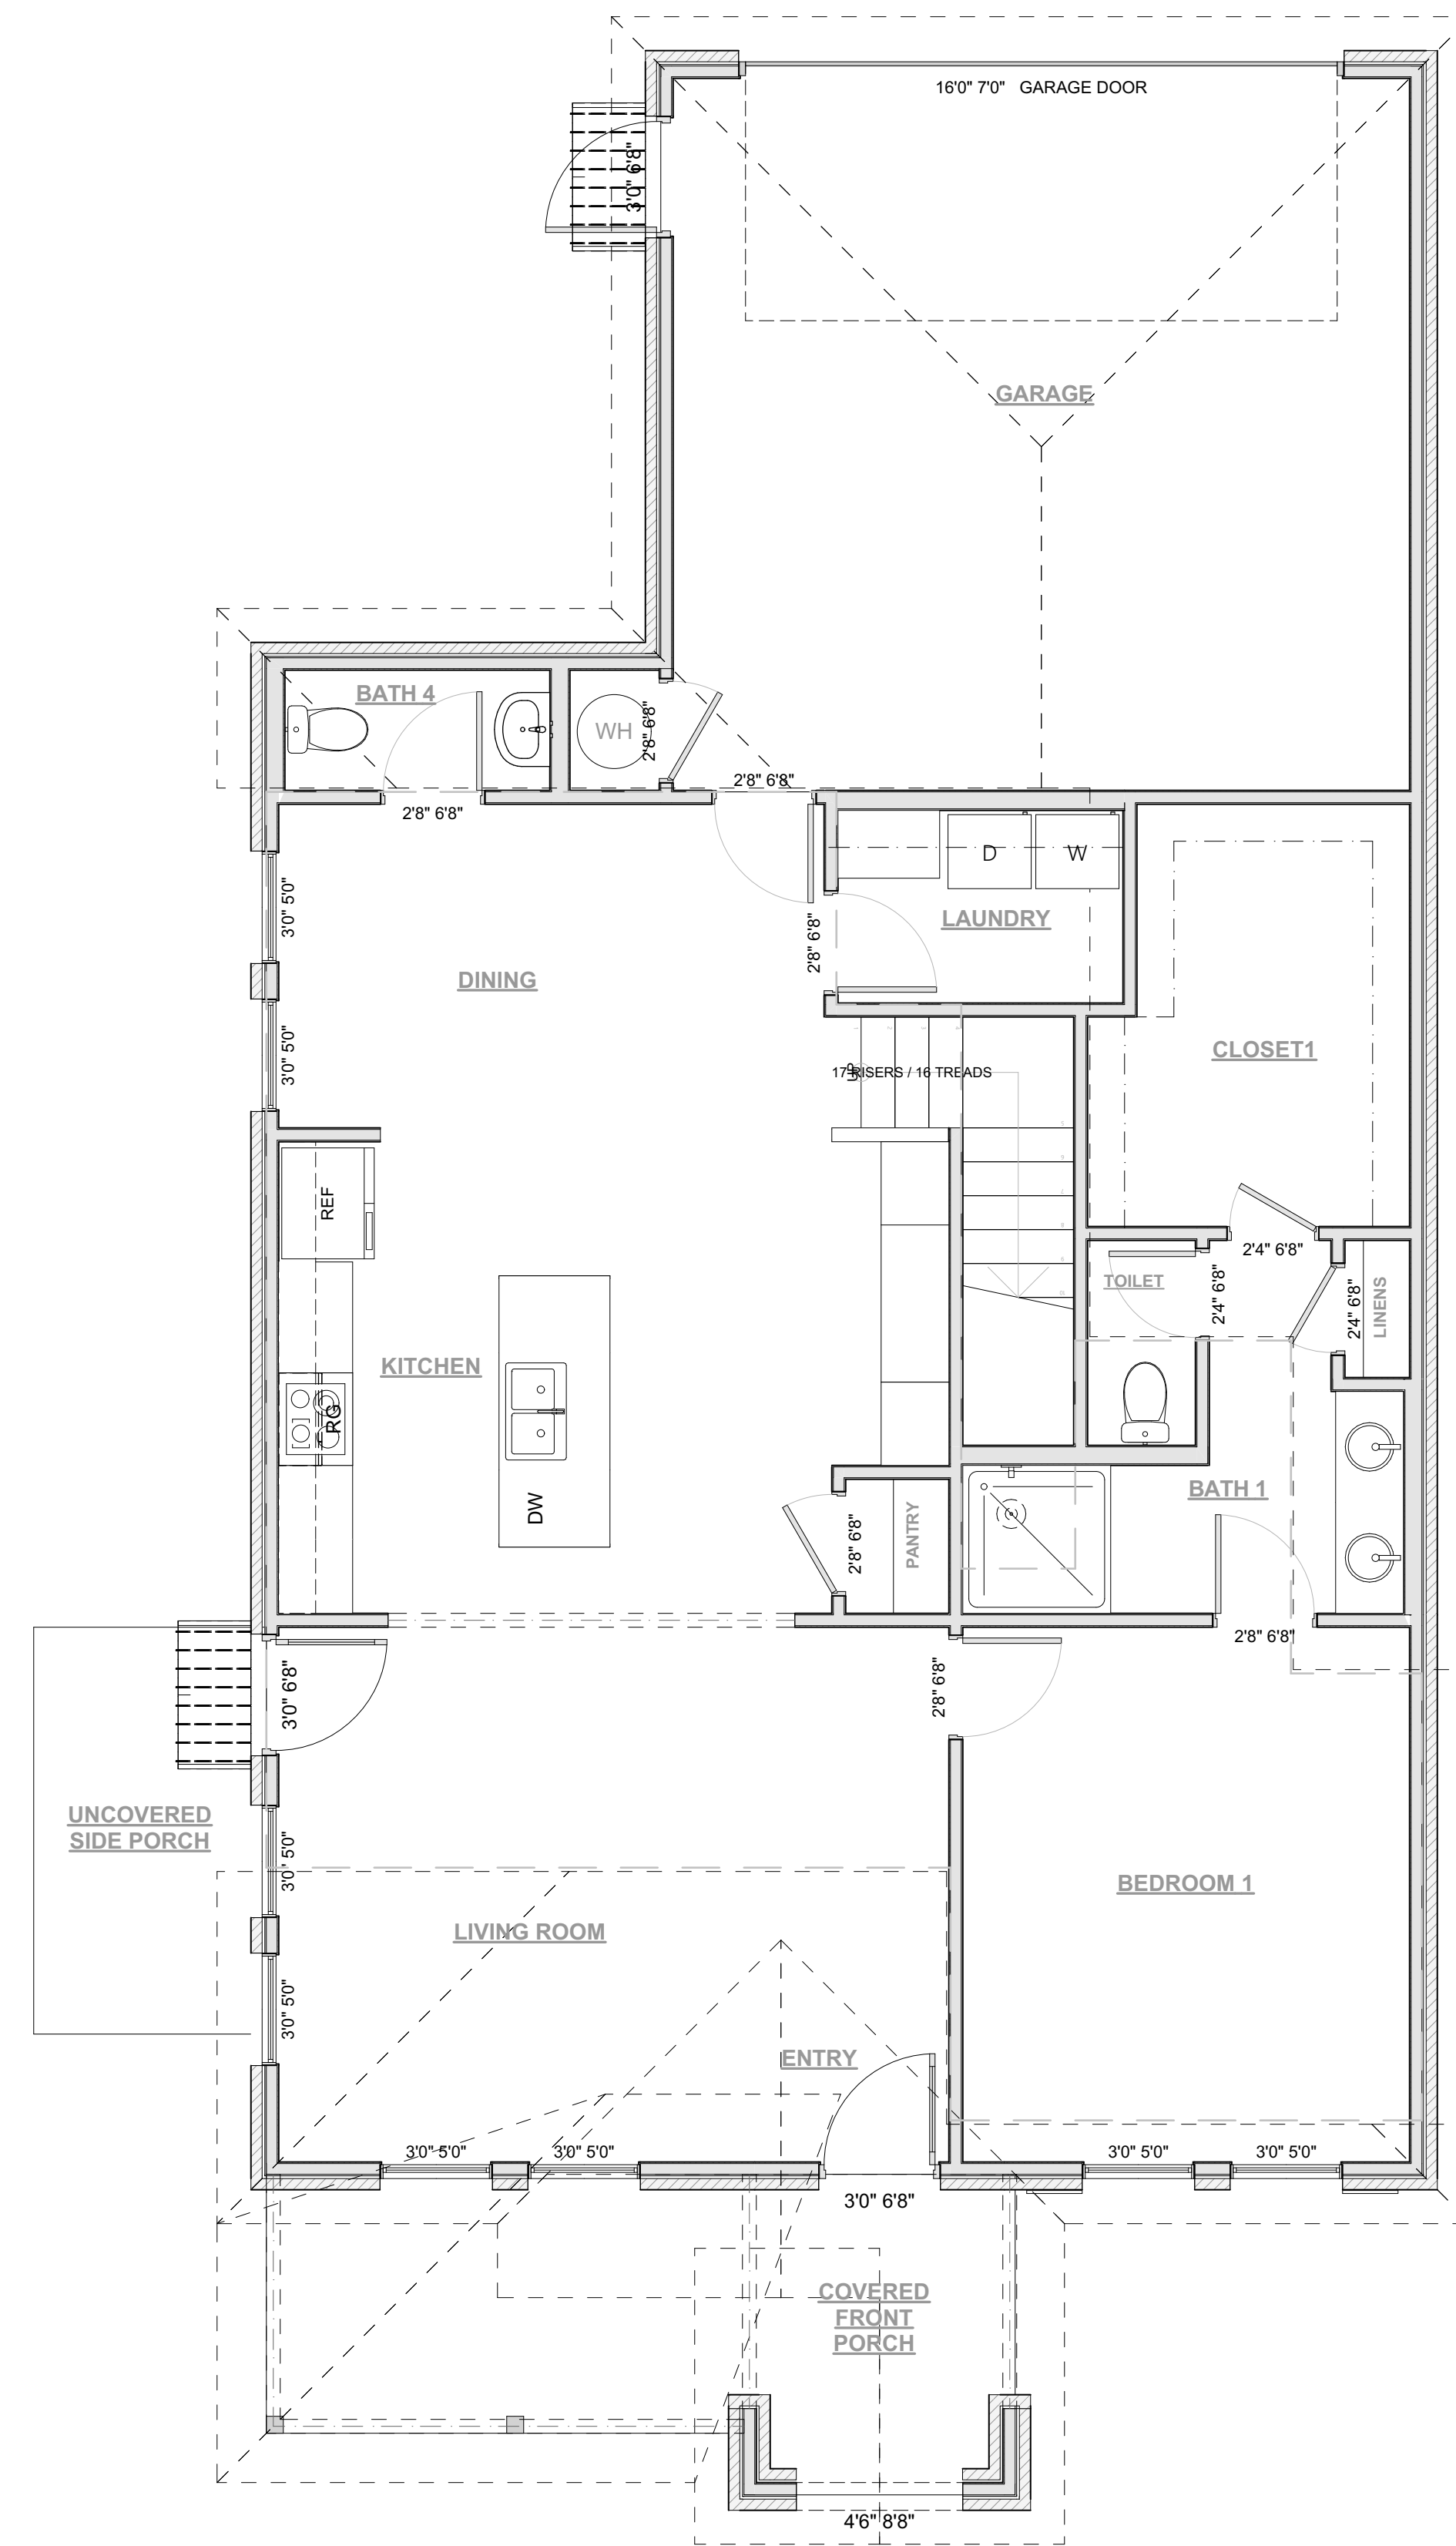

FOREST HILLS COTTAGES

DT## DOGWOOD C LG - 4 bedrooms, 3.5 bathrooms

Development:

Building Scheme:

DT00

2 UPPER FLOOR PLAN
DT00 754 sq ft

1 GROUND FLOOR PLAN
DT00 1,248 sq ft