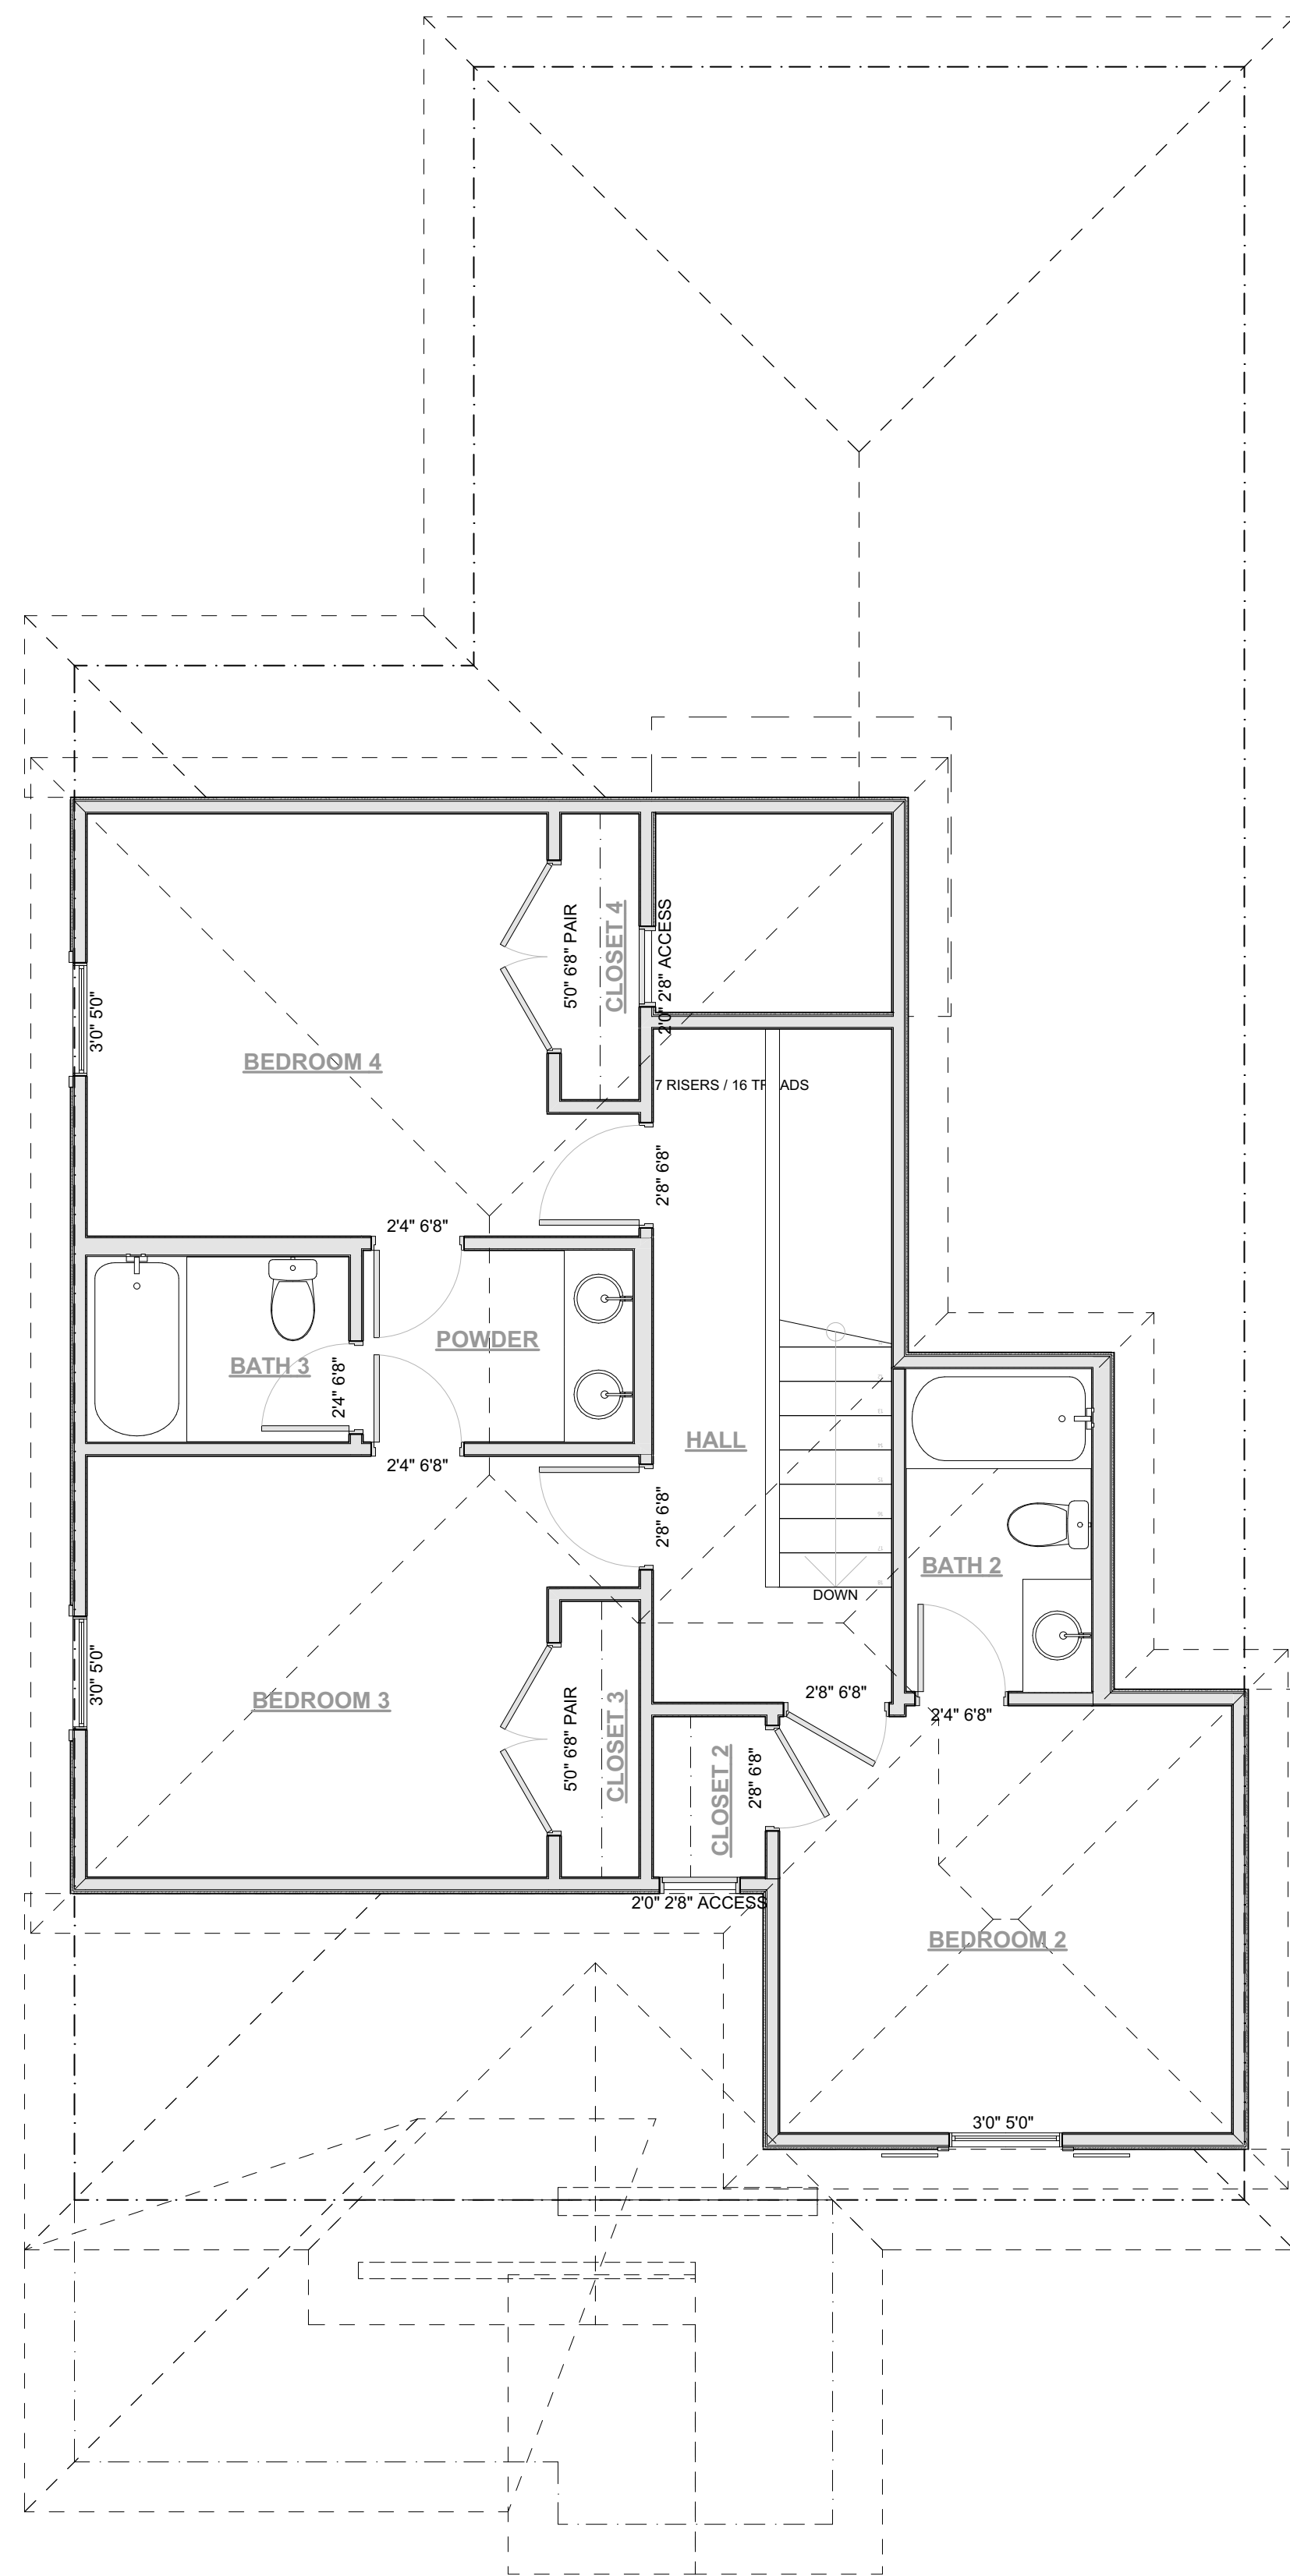

FOREST HILLS COTTAGES

DT## DOGWOOD C LG - 4 bedrooms, 3.5 bathrooms

Development:

Building Scheme:

DT00

2 UPPER FLOOR PLAN
DT00 754 sq ft

1 GROUND FLOOR PLAN
DT00 1,248 sq ft