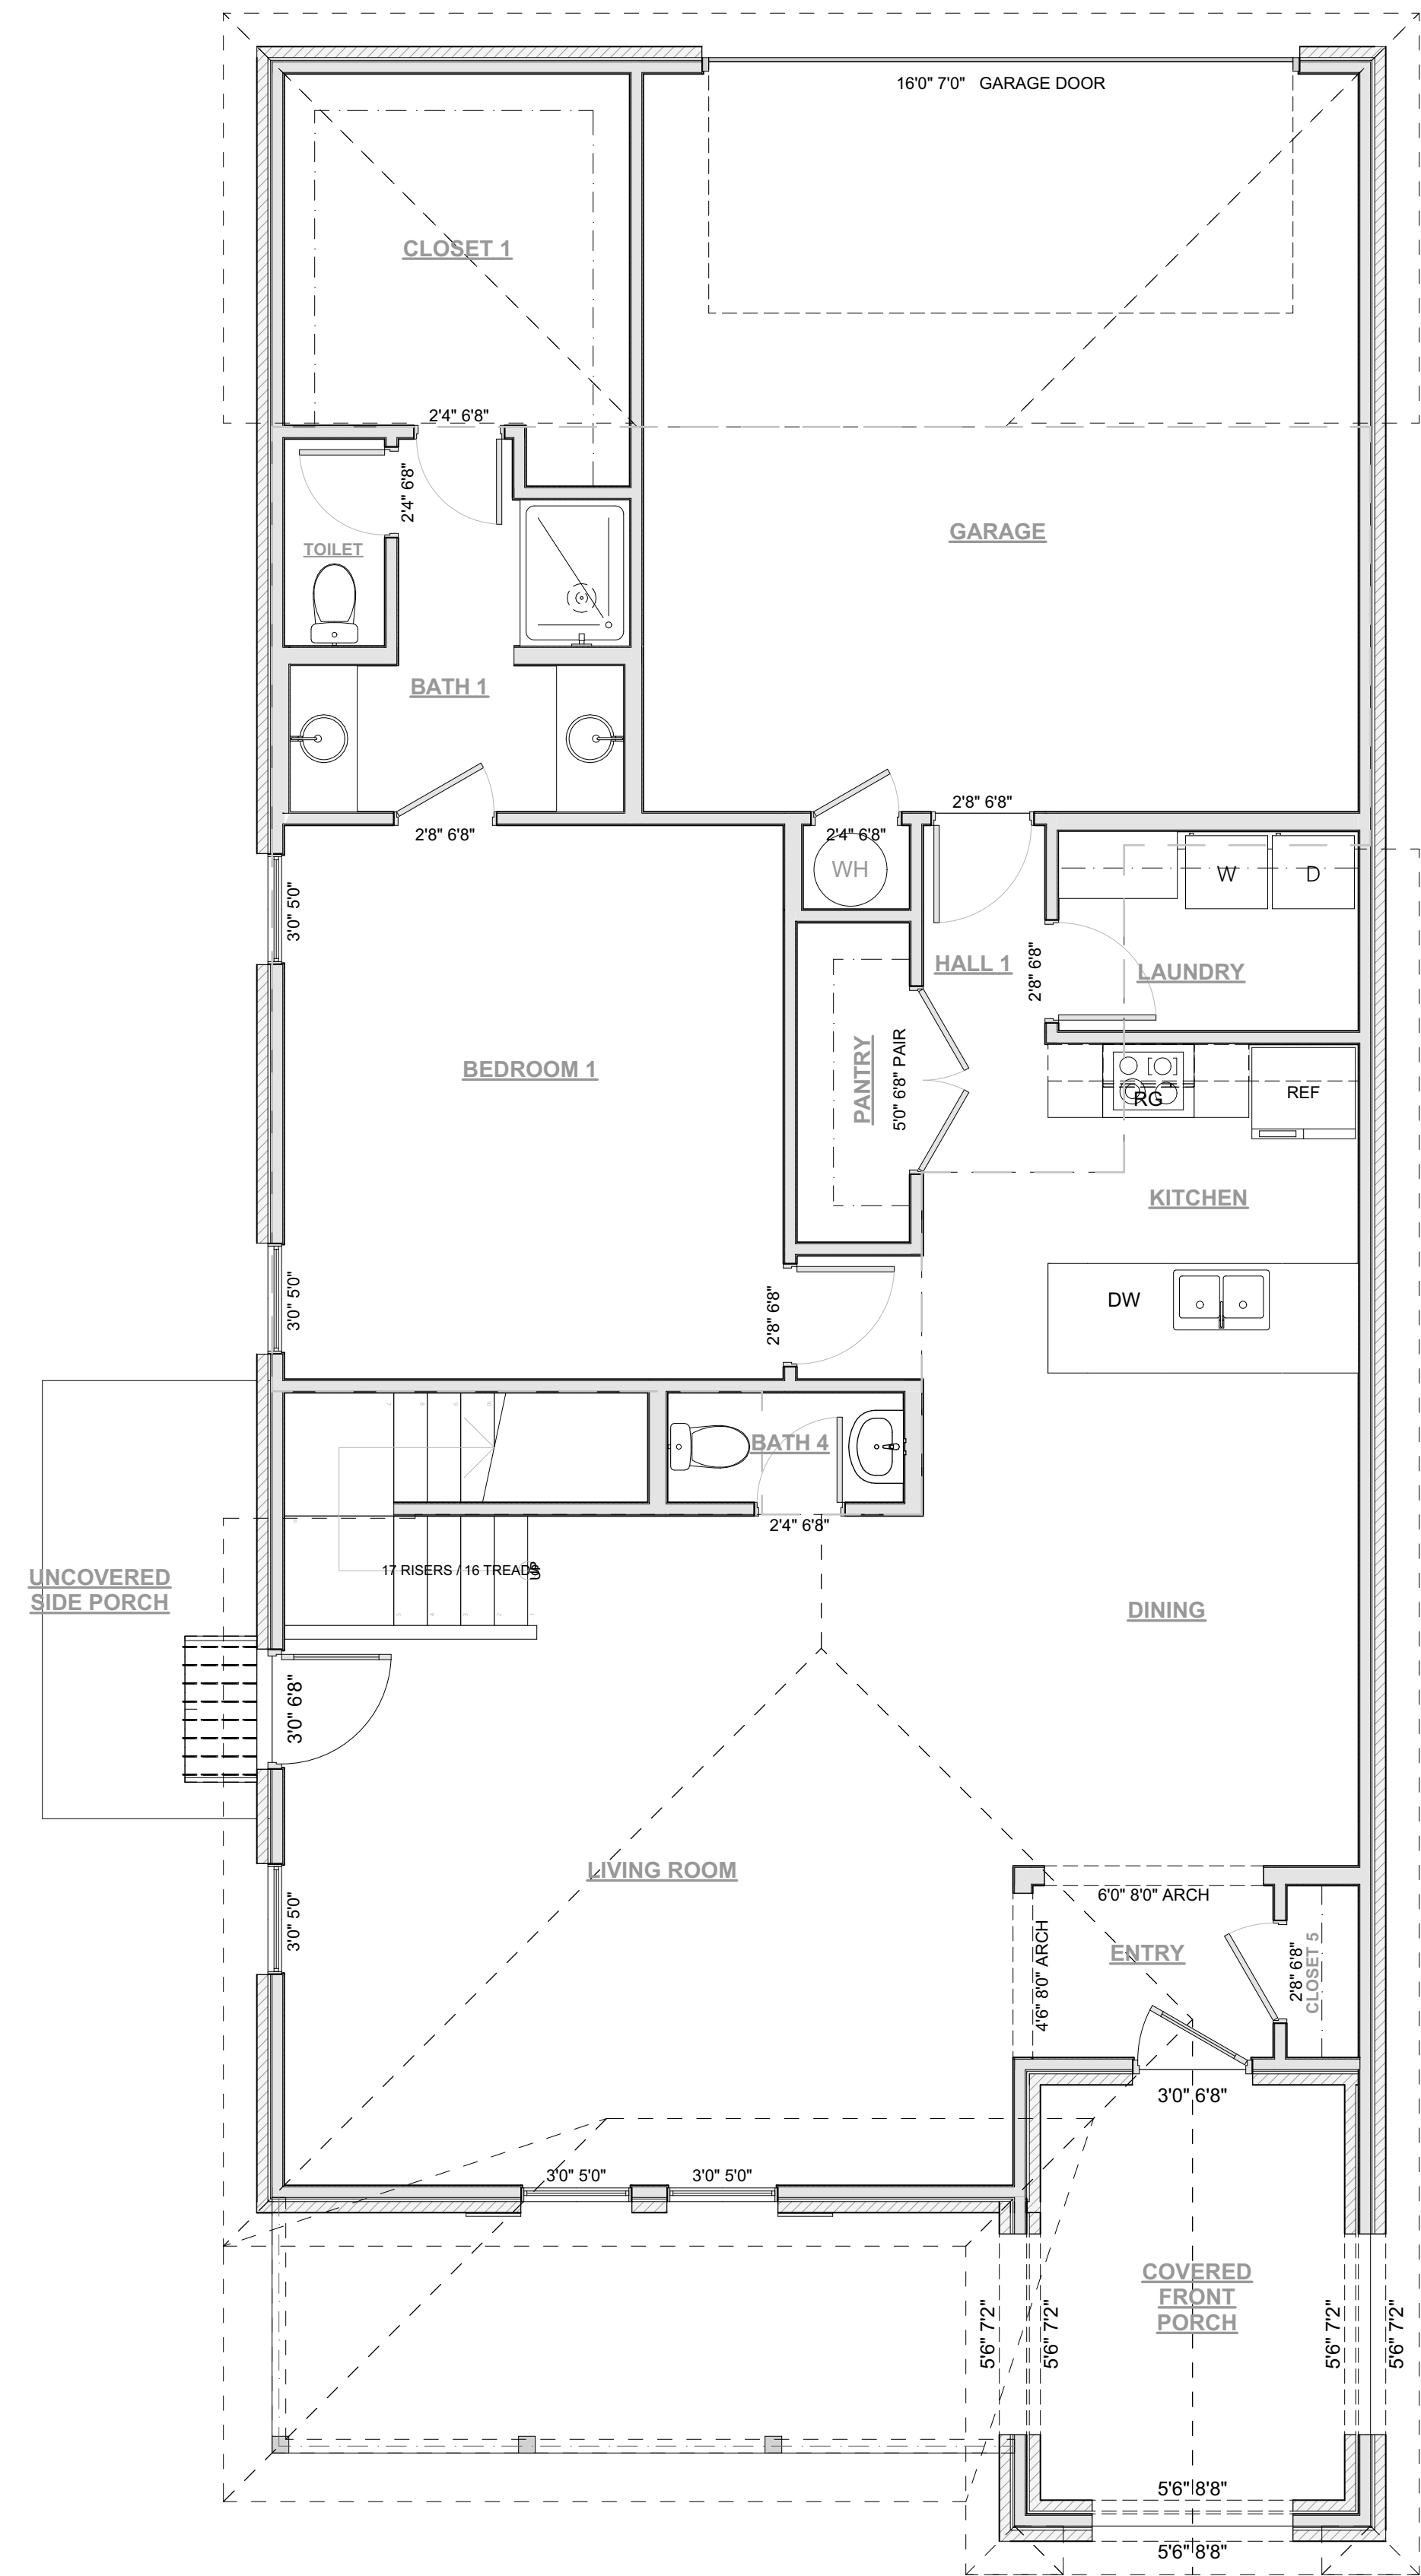

2 UPPER FLOOR PLAN
DT00 687 sq ft

1 GROUND FLOOR PLAN
DT00 1,367 sq ft